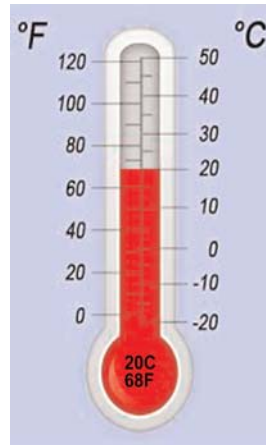

Q: When is a 7Ah battery not a 7Ah battery?

A: When its temperature is not 20°C (68°F)!

“Ah capacity is based on battery temperature and state of charge”