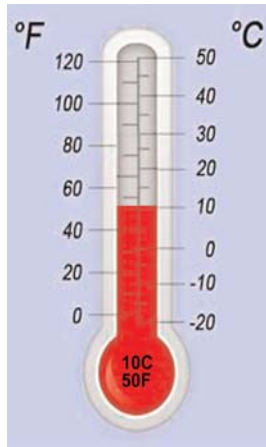

Q: When is a 7Ah battery not a 7Ah battery?

A: When its temperature is not 20°C (68°F)!

“Ah capacity is based on battery temperature and state of charge”